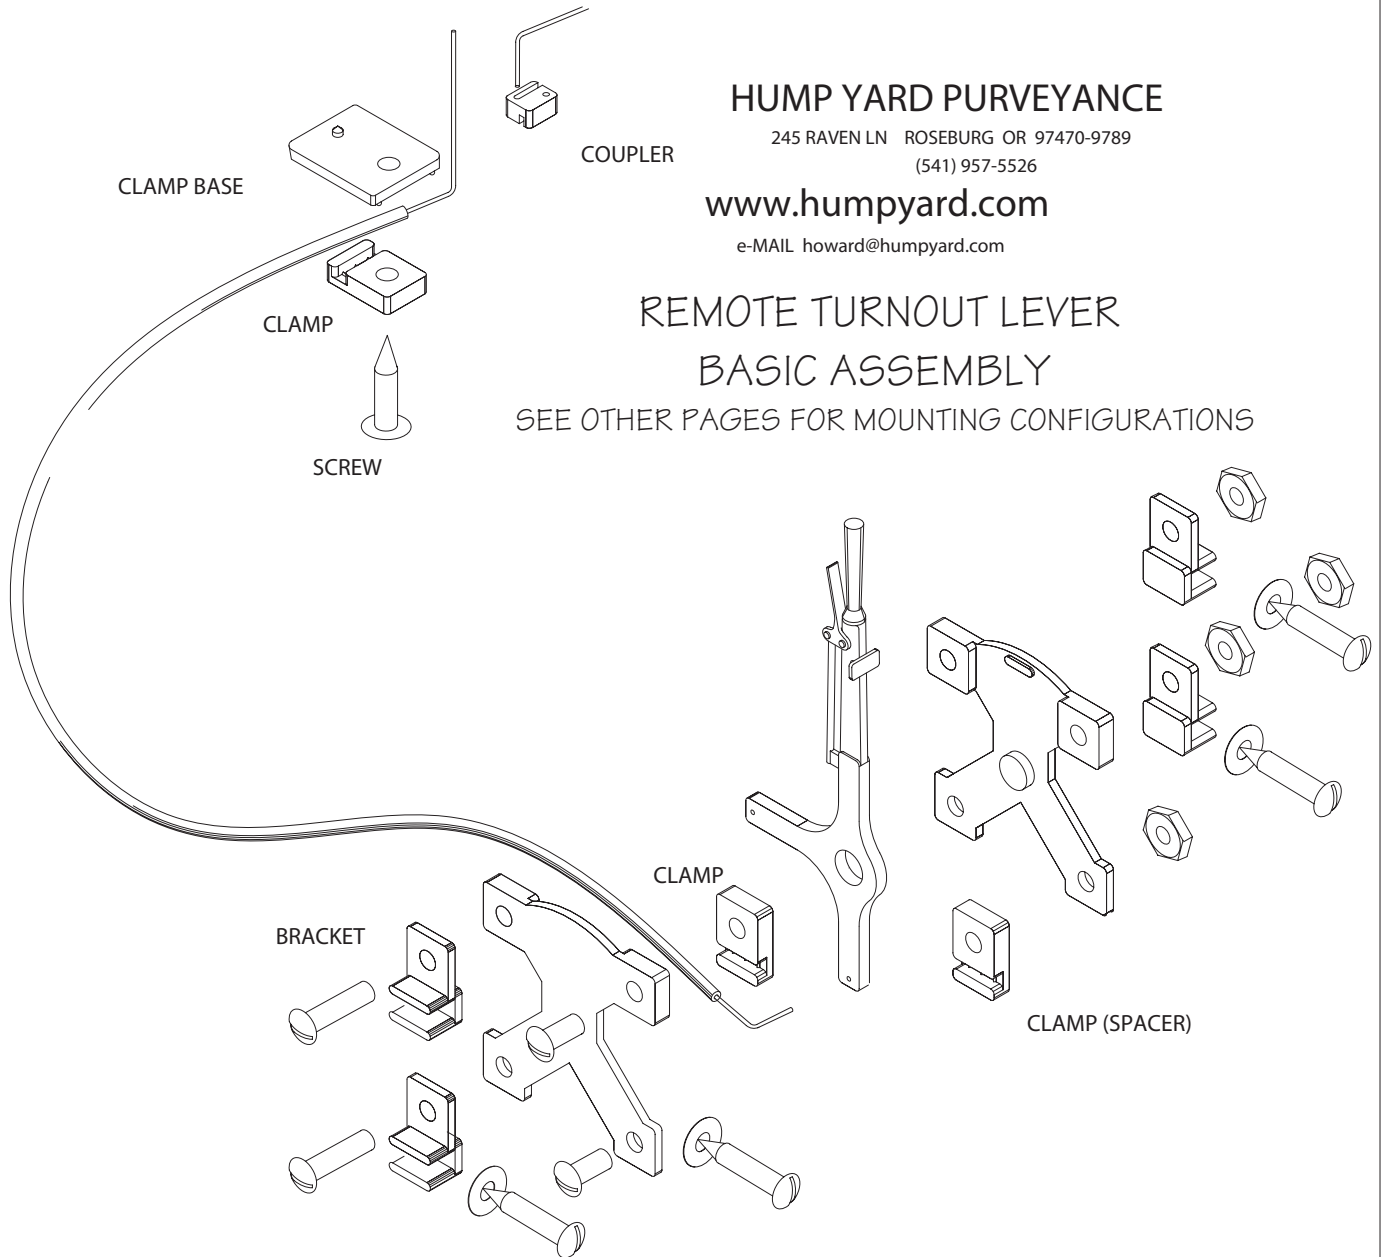

HUMP YARD PURVEYANCE

245 RAVEN LN ROSEBURG OR 97470-9789
(541) 957-5526

www.humpyard.com

e-MAIL howard@humpyard.com

REMOTE TURNOUT LEVER BASIC ASSEMBLY

SEE OTHER PAGES FOR MOUNTING CONFIGURATIONS

2 DIFFERENT HOLE PATTERNS FOR MOUNTING ARE SHOWN
(1 1/4" SLOT AND THE 1/8" Ø HOLES ARE NOT ALLWAYS NEEDED)
USE AWL TO TRANSFER HOLE PATTERN TO MOUNTING SURFACE
TURN PATTERN UPSIDE DOWN FOR HORIZONTAL SURFACE MOUNTING
(1 1/4" SLOT USED ONLY FOR SUBSURFACE MOUNTING)